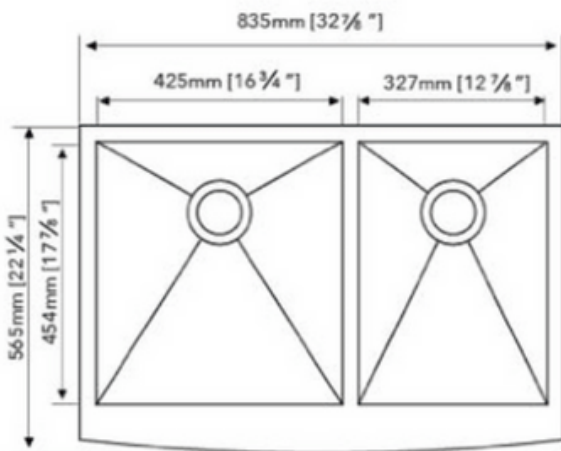

STAINLESS STEEL SINK

SPECIAL ORDER

MODEL: SS-111-20-3322A2

DEPTH	GAUGE
10"	18

- Farmhouse Zero Degree Radius Dual Bowl Sink
- Dimensions: 32-7/8"x22-1/4"
- Material: SS304
- Finish: Brushed

Undercoated and Sound Pads

3-1/2" Drain Opening

Supplied with Fasteners

cUPC Certified

Disclaimer: Nerval makes every effort to provide accurate specification data. However, specification may change without notice. Please visit nerval website to see Nerval's terms and conditions.